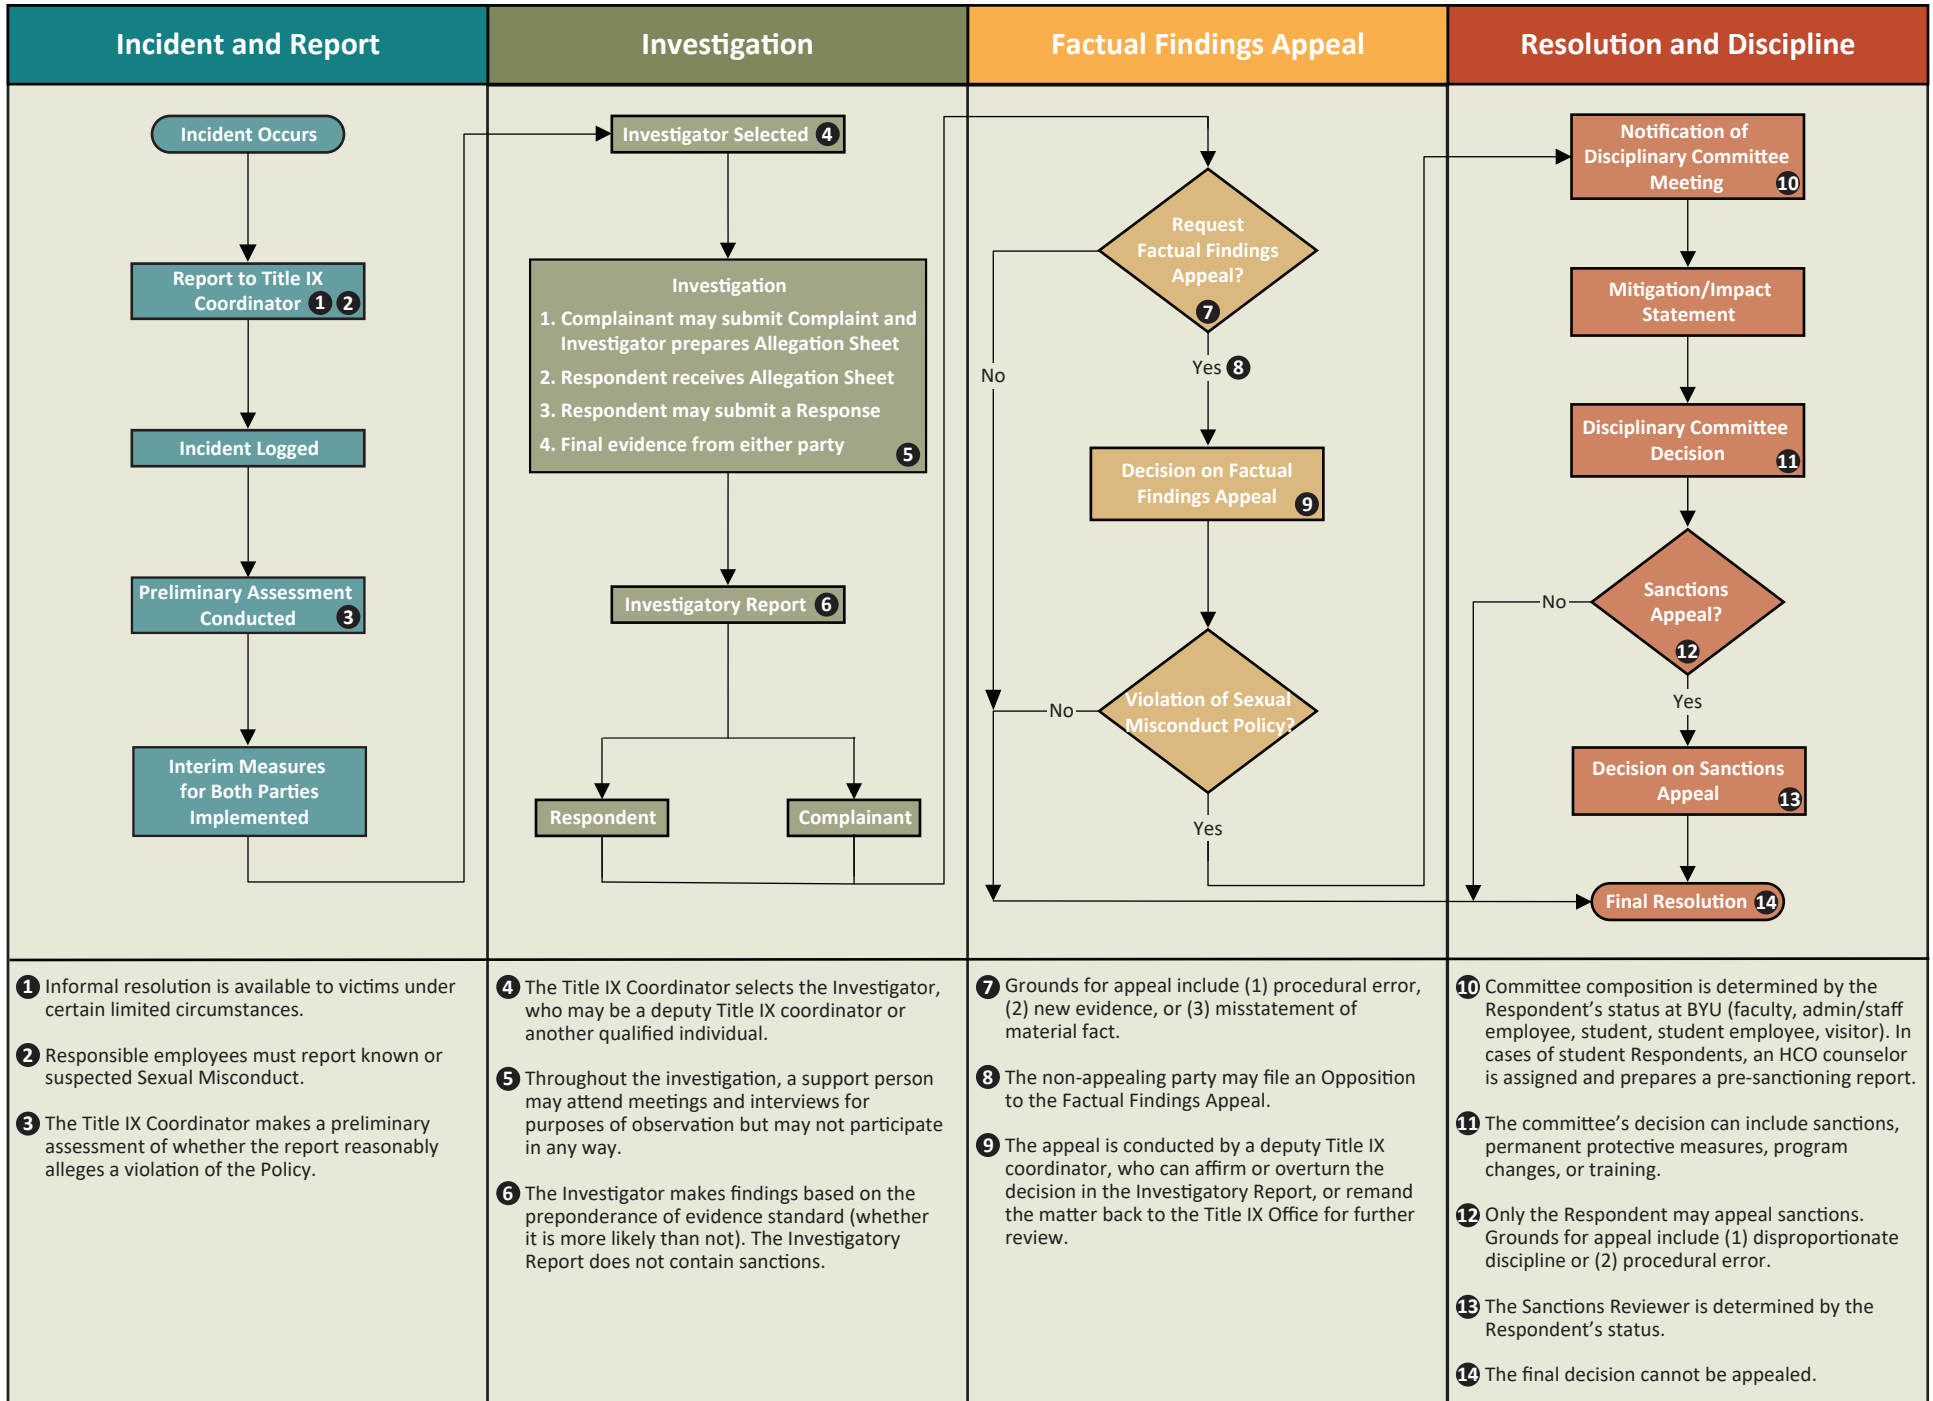

Sexual Misconduct Policy Flowchart

This flowchart is a visual representation of the steps set out more completely in the Sexual Misconduct Policy. It is not meant to replace the Policy, a complete copy of which is available [here](#).