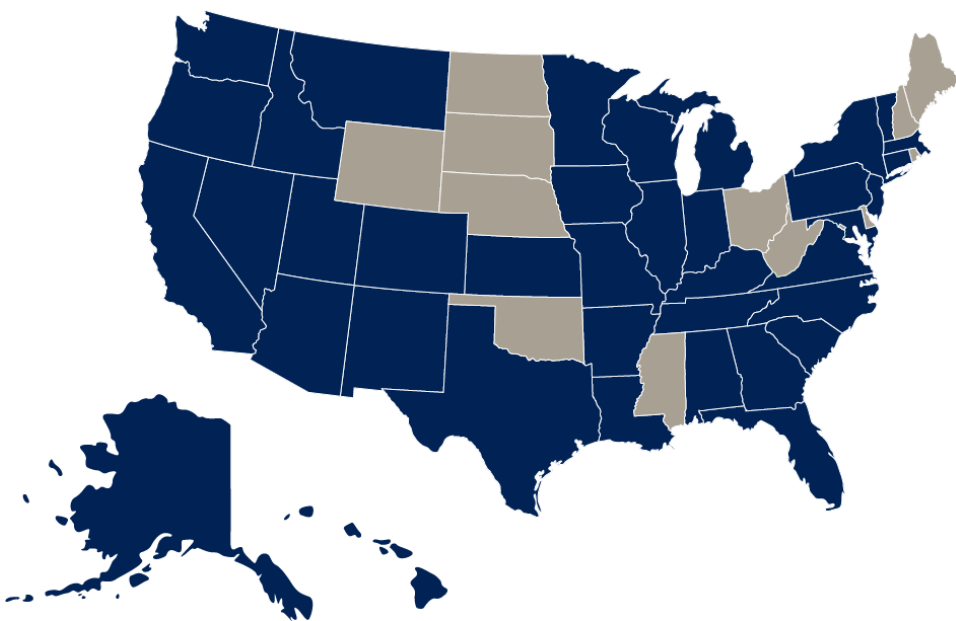

BYU LAW

Brigham Young University in Provo, Utah

CLASS OF 2023

	LSAT	GPA
25th percentile	161	3.55
Median	166	3.82
75th percentile	168	3.92

Bilingual

Minority

Includes non-residents

Majors

Age Range

Class Size

Women:Men

BYU LAW STUDENT BODY

States

Countries

Student:Faculty Ratio

Bar Passage First Time 2019 graduates

Earned Graduate Degrees