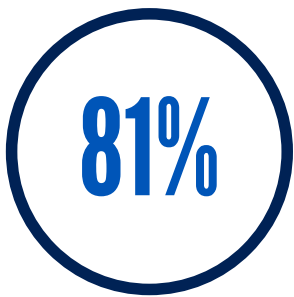

BYU LAW

Brigham Young University in Provo, Utah

CLASS OF 2023

	LSAT	GPA
25th percentile	161	3.55
Median	166	3.82
75th percentile	168	3.92

Bilingual

Minority

Includes non-residents

Majors

Age Range

Class Size

Women:Men

BYU LAW STUDENT BODY

States

Countries

Student:Faculty Ratio

Bar Passage First Time 2019 graduates