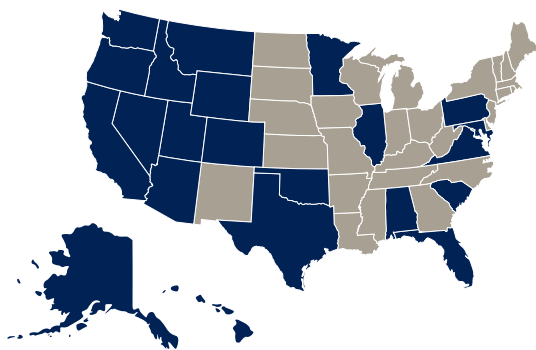

Brigham Young University in Provo, Utah

CLASS OF 2024

	LSAT	GPA
25th percentile	163	3.51
Median	167	3.85
75th percentile	169	3.93

Bilingual

Minority

Includes non-residents

Majors

Age Range

Class Size

Women

BYU LAW STUDENT BODY

States

Countries

Student:Faculty Ratio

Bar Passage
First Time 2020 graduates

Earned Graduate Degrees